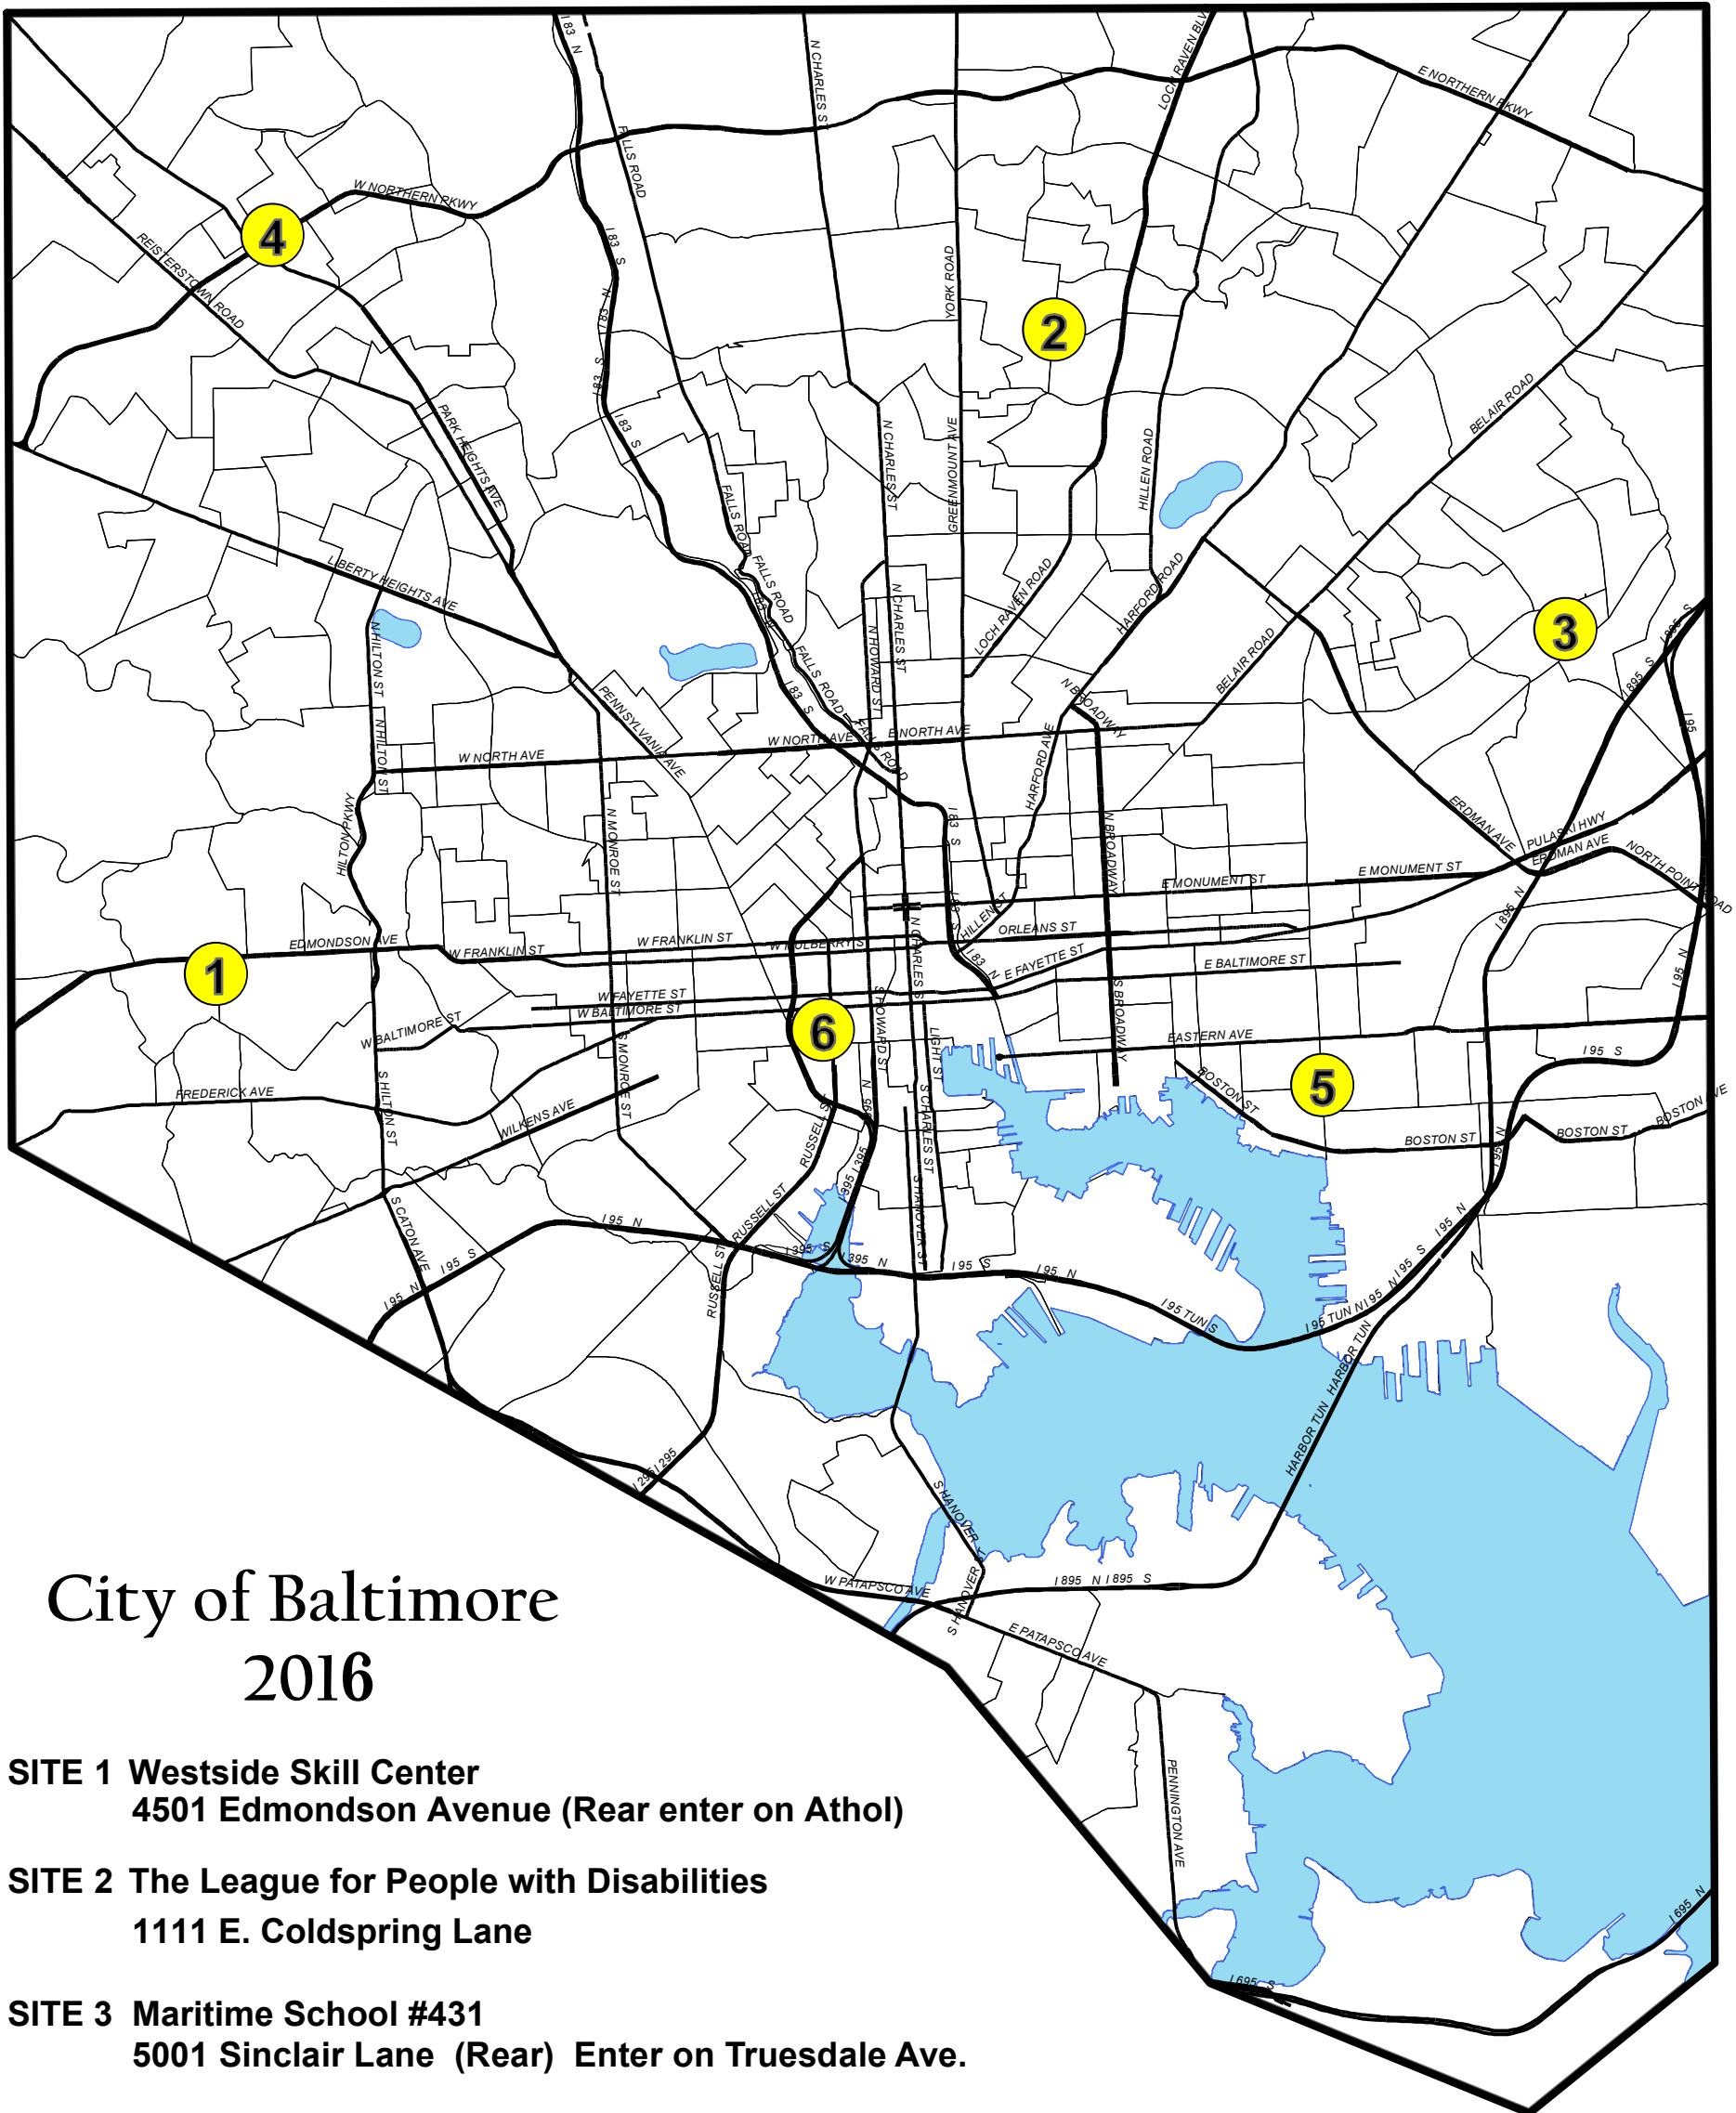

## Early Voting Sites

8:00 a.m. - 8:00 p.m.  
All Early Voting Days

General Early Voting: October 27 - November 3

## City of Baltimore 2016

- SITE 1 Westside Skill Center**  
4501 Edmondson Avenue (Rear enter on Athol)
- SITE 2 The League for People with Disabilities**  
1111 E. Coldspring Lane
- SITE 3 Maritime School #431**  
5001 Sinclair Lane (Rear) Enter on Truesdale Ave.
- SITE 4 Public Safety Training Facility**  
3500 W. Northern Pkwy. Enter on Manhattan Ave.
- SITE 5 Southeast Anchor Library**  
3601 Eastern Ave
- SITE 6 Community Engagement Center**  
1 N Poppleton St. Enter on Baltimore St.